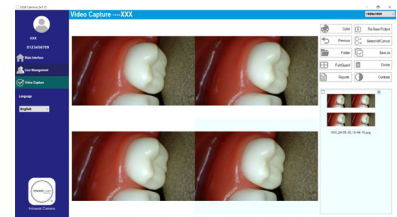

moniCAM

Intraoral Camera

PX-200

MoniCAM PX-200 is a user-friendly device with 6 white LED lamps for illumination. To turn on PX-200, just easily plug in the USB port with a type C cable and plug into the computer. The clients can download its software from MONITEX's website on their computers and start capturing high-resolution images and videos.

- USB cable connection (Type A to C)
- Full-screen real-time & 4 quadrant pictures
- Magnetic Reed Switch to automatically turn on/off the LED lamps

(1)6 White LED (2)Power Indicator Light (3)Power On/Off & Capture Button (4)USB Port